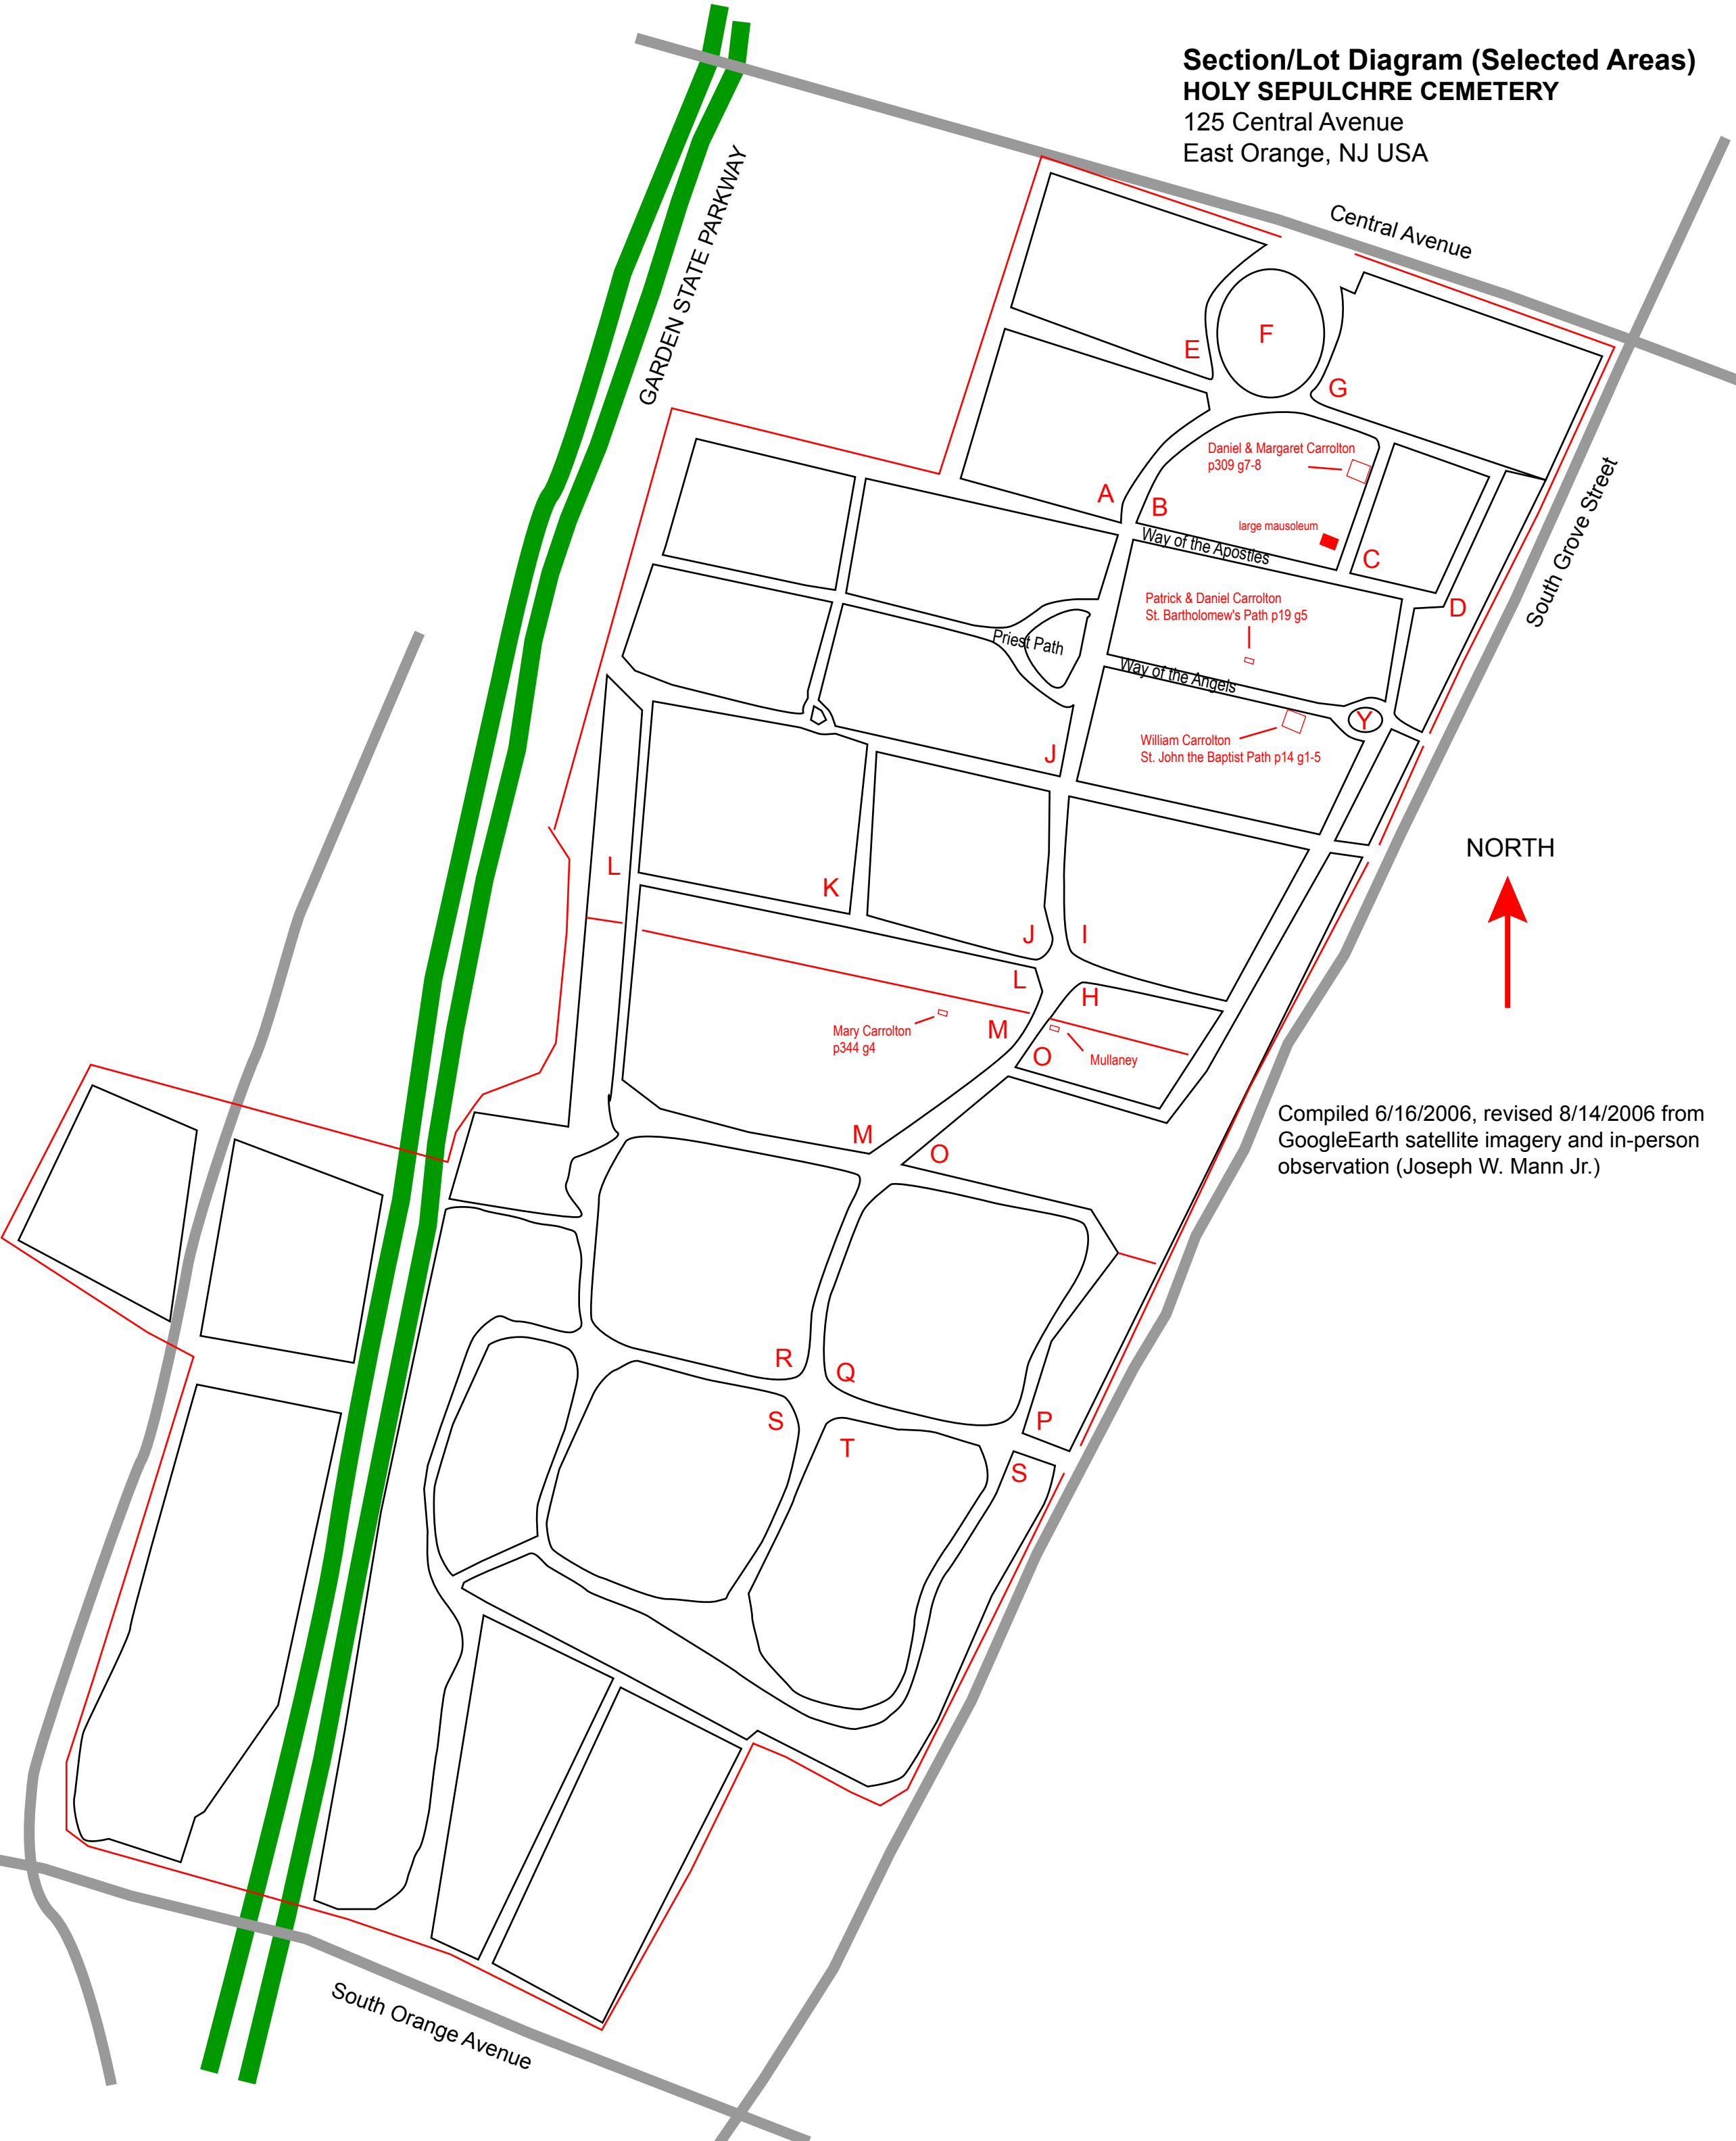

Section/Lot Diagram (Selected Areas)
HOLY SEPULCHRE CEMETERY
125 Central Avenue
East Orange, NJ USA

Compiled 6/16/2006, revised 8/14/2006 from
GoogleEarth satellite imagery and in-person
observation (Joseph W. Mann Jr.)